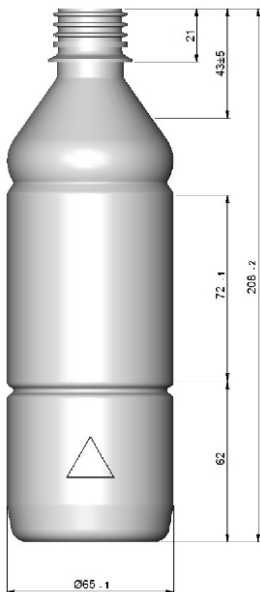

### General info

Item no. (SKU):	
Family / Range:	<b>MISC</b>
Capacity:	<b>500ml</b>
Neck:	<b>28 PCO</b>
Weight:	<b>30</b>
Shape:	<b>Round</b>
Material:	<b>PET</b>
Colour:	<b>All Colours Available</b>
Print Areas:	
Country of Origin:	<b>Lithuania</b>

#### Packed in Boxes

Box Dimensions (mm):	<b>594 x 394 x 448</b>
Quantity per box (pcs):	
Boxes per pallet (pcs):	
Quantity per pallet (pcs):	
Net weight (kg):	
Gross weight (kg):	
Pallet height (mm):	<b>2400</b>